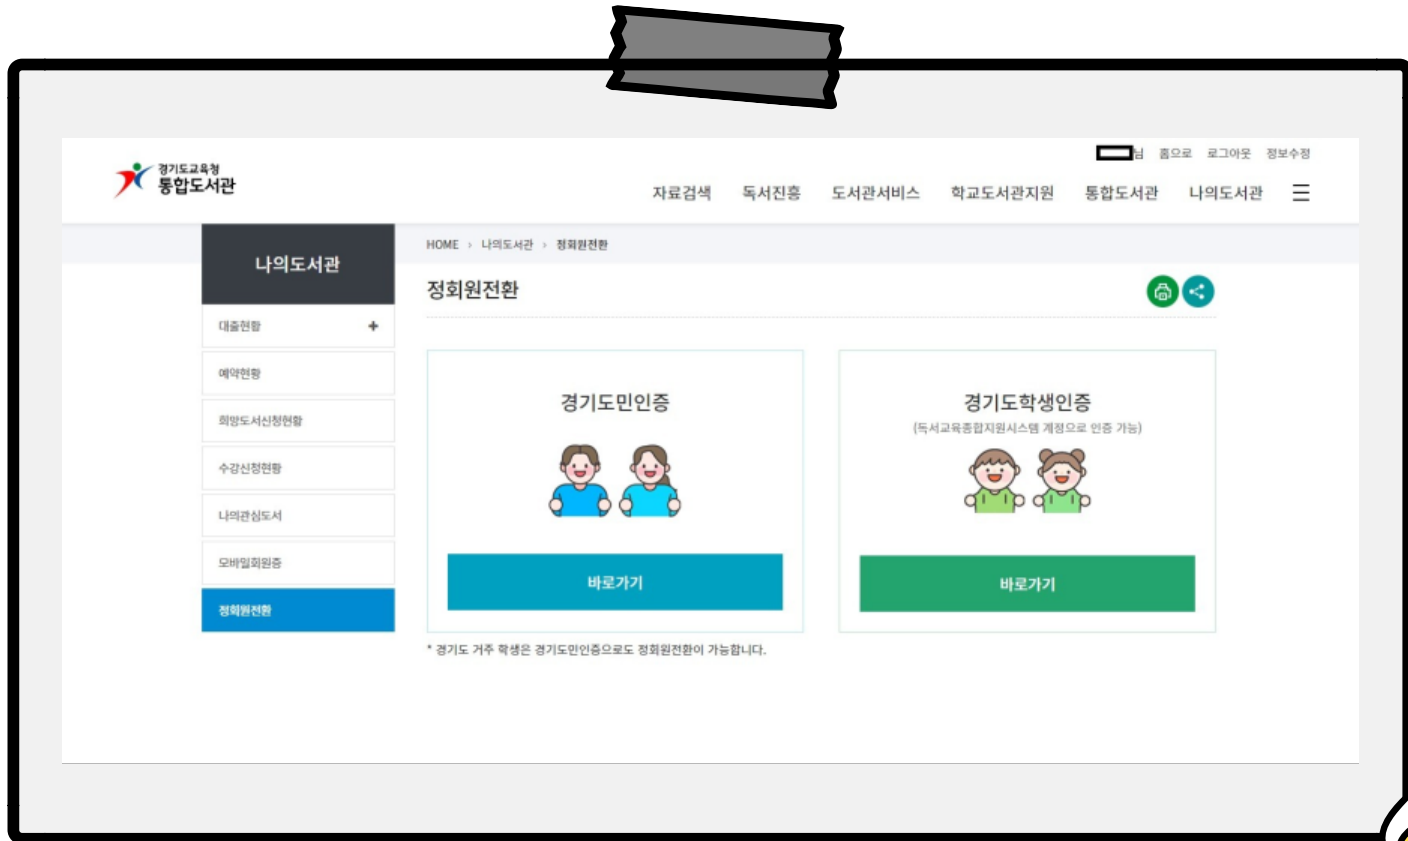

3

정회원 인증 절차 알기

정회원 전환

나의 도서관 -> 정회원 전환 메뉴로 이동